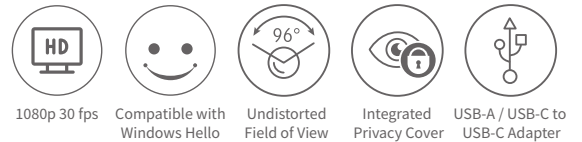

Multi-angled desk mount / monitor mount (as well as tripod fixing screw option on the base) giving full 360° camera rotation and 90° camera forward tilt

3 year limited warranty

Optional mounting suggestion.
Tripod not included

JPL Vision Access

Windows Hello compatible USB webcam with a full HD 1080p glass lens, built-in privacy lens cover, USB-A and USB-C connectivity to allow optional connection to any USB-A or USB-C device.

Compatible with all major softphones.

Plug & play solution - No additional software or downloads needed.

Overview

Features	HD 1920 x 1080p Camera Full HD 1080p glass lens - No optical distortion Built-in privacy lens cover Omnidirectional microphone Built-in camera in-use LED indicator USB 2.0 Type-A and USB-C connectivity Desk mount, monitor mount and universal thread for tripod option Full 360° camera rotation including 90° tilt for over desk viewing Automatic low-light correction AEC – Automatic Echo Cancellation ANS – Automatic Noise Suppression
Certifications	UKCA, CE, FCC, RoHS, REACH
Unit Dimensions	92.5 x 52 x 31 mm
Warranty	3 Years Limited Warranty – includes 2 years standard no quibble repair or replace warranty PLUS a 3rd year cover on all non-moving parts
MOQ	Master Shipping Carton: 40
SKU:	575-400-001
EAN:	5060126959786