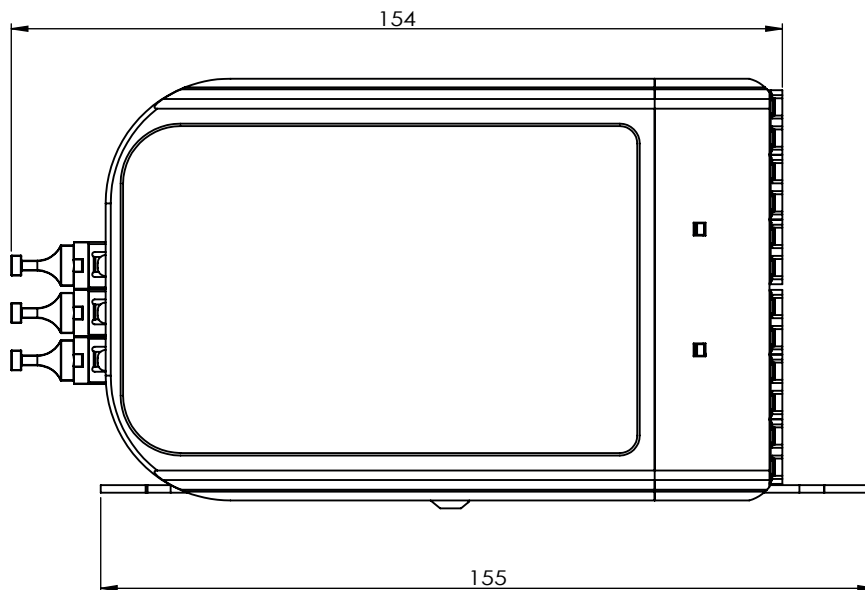

PROPRIETARY AND CONFIDENTIAL

The information contained in this drawing is the sole property of AFL. Any reproduction in part or as a whole without the written permission of AFL is prohibited.

U-Series Fanout Cassette, 24 Fiber, MPO Base-8 to LC, Polarity F

Unless otherwise specified dimensions are in mm.

Date uploaded: 01/02/2024