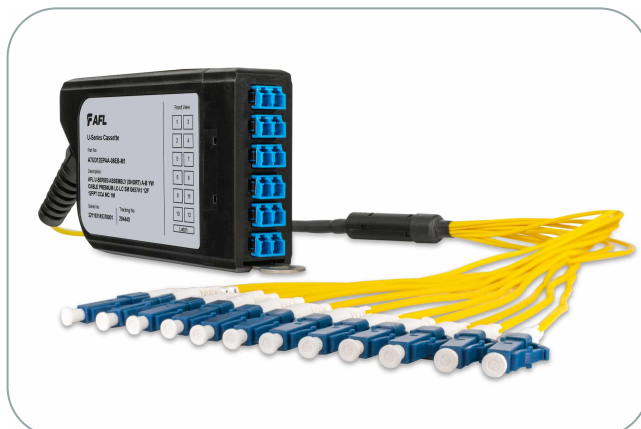

### Shuttered Adapters

- Greener solution by eliminating adapter dust caps
- Provide automatic laser eye safety
- Easy fault detection
- Facilitate faster patching

## Specifications

Fiber Types	SM, OM4
Capacity	12 LC ports (24 fiber), 6 LC ports (12 fiber)
Adapter Types	LC, SC
Materials	ABS, CR4 Steel
Materials Compliant	RoHS, Reach/SVHC, UL 94V-0
Regional Availability	Global