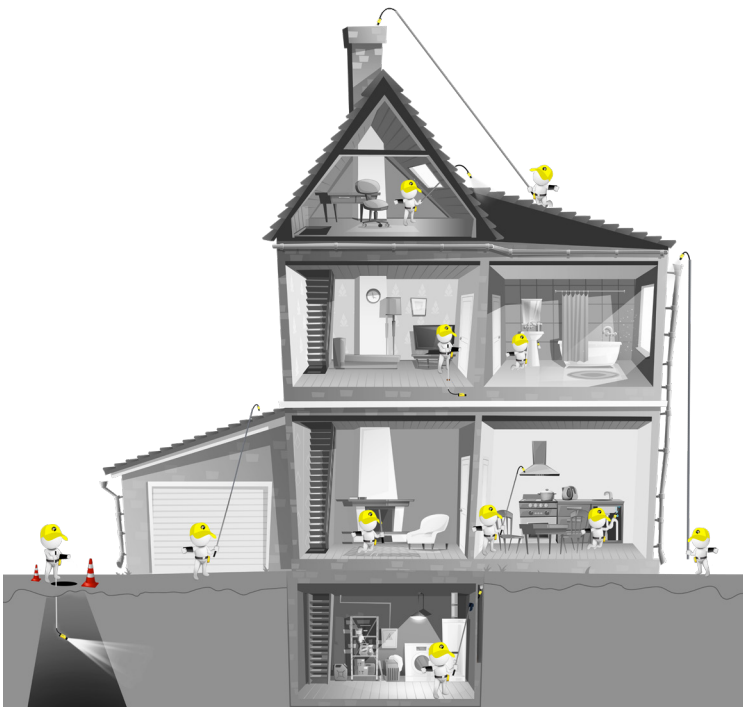

PACKAGING - FERRET PRO

tele cron

telecroatian network
www.telecron.hr